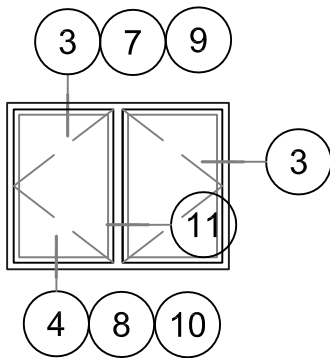

2600 SERIES 2" NAIL ON WINDOW
2601 SERIES 2" EQUAL LEG WINDOW

1 HEAD/JAMB SIM.

2 SILL

WINDOW AND R.O. DIMENSION

2600 SERIES NAIL ON RECESSED FIXED WINDOW

BONELLI
ENTERPRISES

WINDOW AND R.O. DIMENSION

2600 SERIES NAIL ON RECESSED CASEMENT/AWNING WINDOW

5 HEAD/JAMB SIM.

6 SILL

2600 SERIES EQUAL LEG FIXED WINDOW

7 HEAD/JAMB SIM.

8 SILL

2600 SERIES EQUAL LEG CASEMENT/ AWNING WINDOW

9

HEAD/JAMB SIM.