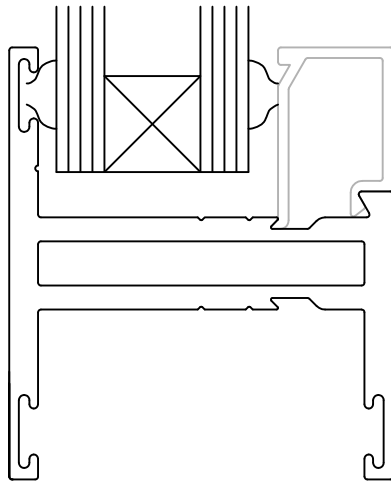

2600 SERIES 2" NAIL ON WINDOW
2601 SERIES 2" EQUAL LEG WINDOW

1 HEAD/JAMB SIM.

2 SILL

WINDOW AND R.O. DIMENSION

2600 SERIES NAIL ON RECESSED FIXED WINDOW

BONELLI
ENTERPRISES

WINDOW AND R.O. DIMENSION

2600 SERIES NAIL ON RECESSED CASEMENT/AWNING WINDOW

5 HEAD/JAMB SIM.

6 SILL

2600 SERIES EQUAL LEG FIXED WINDOW

7 HEAD/JAMB SIM.

8 SILL

2600 SERIES EQUAL LEG CASEMENT/ AWNING WINDOW

9

HEAD/JAMB SIM.