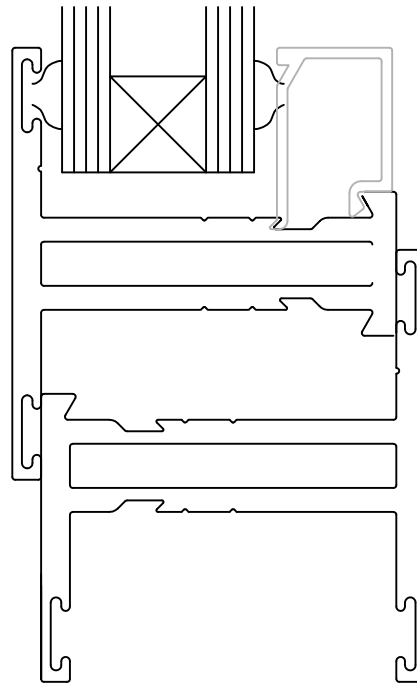

2600 SERIES 2" NAIL ON WINDOW
2601 SERIES 2" EQUAL LEG WINDOW

1 HEAD/JAMB SIM.

2 SILL

WINDOW AND R.O. DIMENSION

2600 SERIES NAIL ON RECESSED FIXED WINDOW

BONELLI
ENTERPRISES

WINDOW AND R.O. DIMENSION

2600 SERIES NAIL ON RECESSED CASEMENT/AWNING WINDOW

5 HEAD/JAMB SIM.

6 SILL

2600 SERIES EQUAL LEG FIXED WINDOW

7 HEAD/JAMB SIM.

8 SILL

2600 SERIES EQUAL LEG CASEMENT/ AWNING WINDOW

9

HEAD/JAMB SIM.

10

SILL

2600 SERIES CASEMENT/ AWNING INSERT FOR 2000 / 6000 SERIES

11

VERTICAL AT DOUBLE CASEMENT

2600 SERIES CASEMENT/ AWNING INSERT FOR 2000 / 6000 SERIES