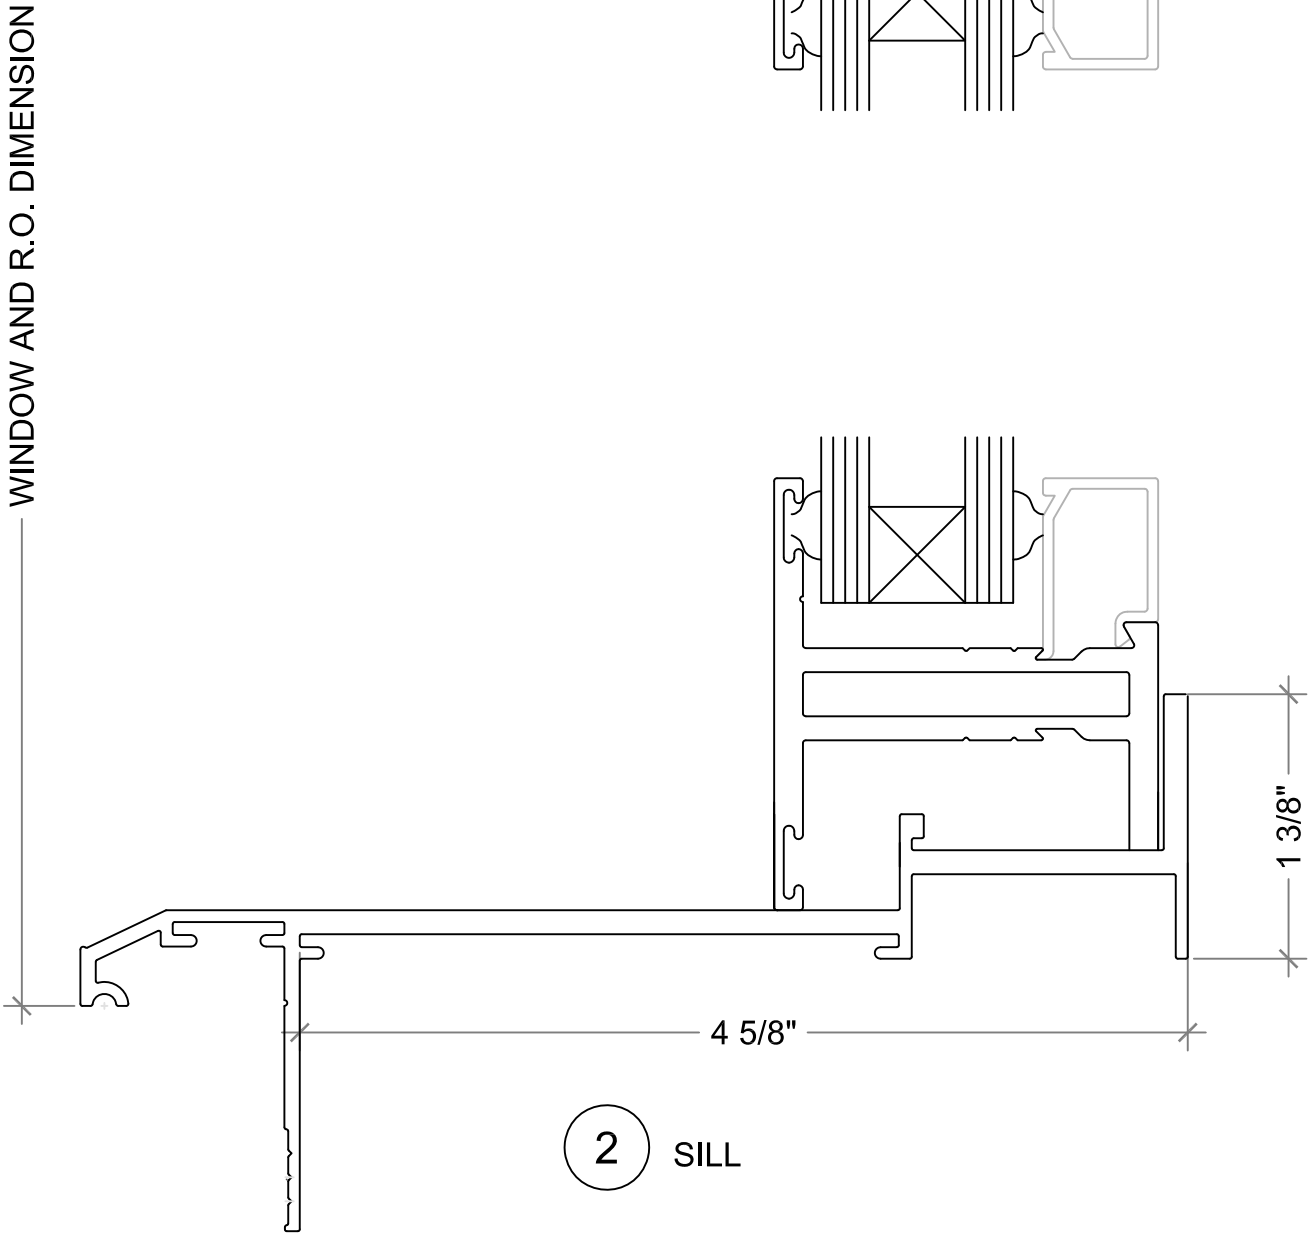

2600 SERIES 2" NAIL ON WINDOW
2601 SERIES 2" EQUAL LEG WINDOW

1 HEAD/JAMB SIM.

2 SILL

WINDOW AND R.O. DIMENSION

2600 SERIES NAIL ON RECESSED FIXED WINDOW

BONELLI
ENTERPRISES

WINDOW AND R.O. DIMENSION

2600 SERIES NAIL ON RECESSED CASEMENT/AWNING WINDOW

5 HEAD/JAMB SIM.

6 SILL

2600 SERIES EQUAL LEG FIXED WINDOW

7 HEAD/JAMB SIM.

8 SILL

2600 SERIES EQUAL LEG CASEMENT/ AWNING WINDOW

9

HEAD/JAMB SIM.

10

SILL

2600 SERIES CASEMENT/ AWNING INSERT FOR 2000 / 6000 SERIES

11

VERTICAL AT DOUBLE CASEMENT

2600 SERIES CASEMENT/ AWNING INSERT FOR 2000 / 6000 SERIES