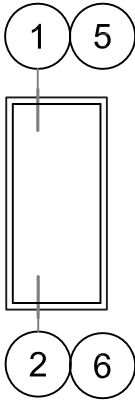

2600 SERIES 2" NAIL ON WINDOW
2601 SERIES 2" EQUAL LEG WINDOW

1 HEAD/JAMB SIM.

2 SILL

WINDOW AND R.O. DIMENSION

2600 SERIES NAIL ON RECESSED FIXED WINDOW

BONELLI
ENTERPRISES

WINDOW AND R.O. DIMENSION

2600 SERIES NAIL ON RECESSED CASEMENT/AWNING WINDOW

5 HEAD/JAMB SIM.

6 SILL

2600 SERIES EQUAL LEG FIXED WINDOW

7 HEAD/JAMB SIM.

8 SILL

2600 SERIES EQUAL LEG CASEMENT/ AWNING WINDOW

9

HEAD/JAMB SIM.

10

SILL

2600 SERIES CASEMENT/ AWNING INSERT FOR 2000 / 6000 SERIES

11

VERTICAL AT DOUBLE CASEMENT

2600 SERIES CASEMENT/ AWNING INSERT FOR 2000 / 6000 SERIES