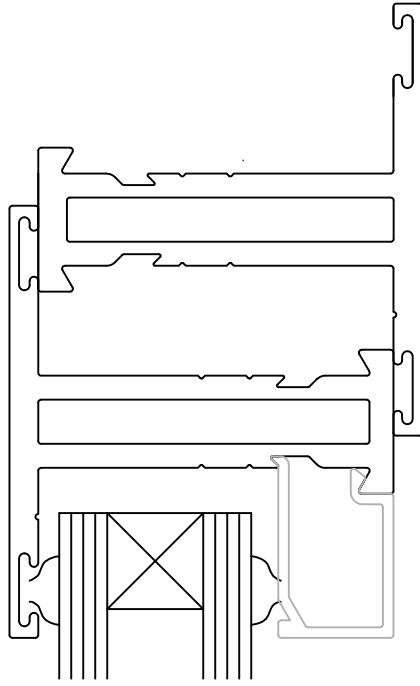

2600 SERIES 2" NAIL ON WINDOW
2601 SERIES 2" EQUAL LEG WINDOW

1 HEAD/JAMB SIM.

2 SILL

WINDOW AND R.O. DIMENSION

2600 SERIES NAIL ON RECESSED FIXED WINDOW

BONELLI
ENTERPRISES

WINDOW AND R.O. DIMENSION

2600 SERIES NAIL ON RECESSED CASEMENT/AWNING WINDOW

5 HEAD/JAMB SIM.

6 SILL

2600 SERIES EQUAL LEG FIXED WINDOW

7 HEAD/JAMB SIM.

8 SILL

2600 SERIES EQUAL LEG CASEMENT/ AWNING WINDOW

9

HEAD/JAMB SIM.

10

SILL

2600 SERIES CASEMENT/ AWNING INSERT FOR 2000 / 6000 SERIES

11

VERTICAL AT DOUBLE CASEMENT

2600 SERIES CASEMENT/ AWNING INSERT FOR 2000 / 6000 SERIES