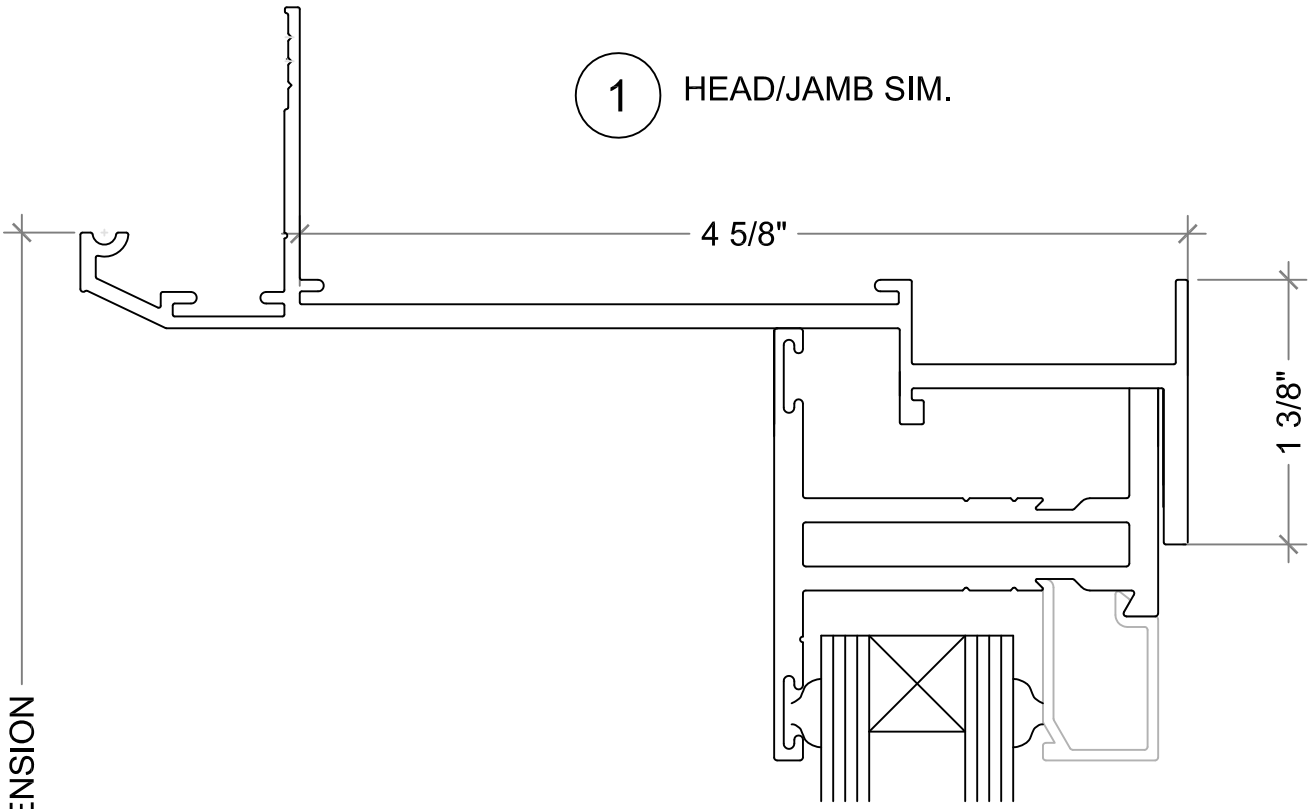

2600 SERIES 2" NAIL ON WINDOW
2601 SERIES 2" EQUAL LEG WINDOW

1 HEAD/JAMB SIM.

2 SILL

WINDOW AND R.O. DIMENSION

2600 SERIES NAIL ON RECESSED FIXED WINDOW

BONELLI
ENTERPRISES

WINDOW AND R.O. DIMENSION

2600 SERIES NAIL ON RECESSED CASEMENT/AWNING WINDOW

5 HEAD/JAMB SIM.

6 SILL

2600 SERIES EQUAL LEG FIXED WINDOW

7 HEAD/JAMB SIM.

8 SILL

2600 SERIES EQUAL LEG CASEMENT/ AWNING WINDOW

9

HEAD/JAMB SIM.