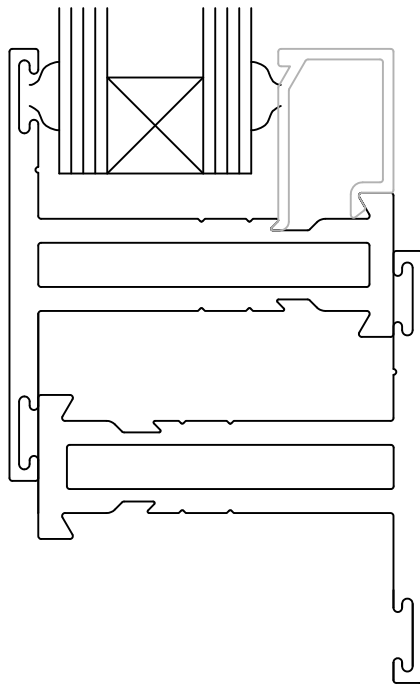

2600 SERIES 2" NAIL ON WINDOW
2601 SERIES 2" EQUAL LEG WINDOW

1 HEAD/JAMB SIM.

2 SILL

WINDOW AND R.O. DIMENSION

2600 SERIES NAIL ON RECESSED FIXED WINDOW

BONELLI
ENTERPRISES

WINDOW AND R.O. DIMENSION

2600 SERIES NAIL ON RECESSED CASEMENT/AWNING WINDOW

5 HEAD/JAMB SIM.

6 SILL

2600 SERIES EQUAL LEG FIXED WINDOW

7 HEAD/JAMB SIM.

8 SILL

2600 SERIES EQUAL LEG CASEMENT/ AWNING WINDOW

9

HEAD/JAMB SIM.

10

SILL

2600 SERIES CASEMENT/ AWNING INSERT FOR 2000 / 6000 SERIES

11

VERTICAL AT DOUBLE CASEMENT

2600 SERIES CASEMENT/ AWNING INSERT FOR 2000 / 6000 SERIES