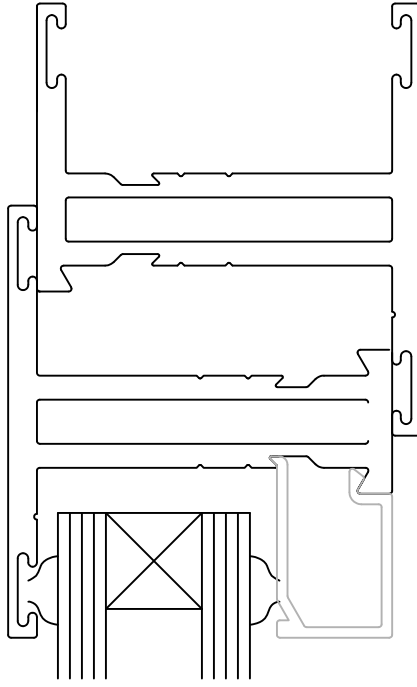

2600 SERIES 2" NAIL ON WINDOW
2601 SERIES 2" EQUAL LEG WINDOW

1 HEAD/JAMB SIM.

2 SILL

WINDOW AND R.O. DIMENSION

2600 SERIES NAIL ON RECESSED FIXED WINDOW

BONELLI
ENTERPRISES

WINDOW AND R.O. DIMENSION

2600 SERIES NAIL ON RECESSED CASEMENT/AWNING WINDOW

5 HEAD/JAMB SIM.

6 SILL

2600 SERIES EQUAL LEG FIXED WINDOW

7 HEAD/JAMB SIM.

8 SILL

2600 SERIES EQUAL LEG CASEMENT/ AWNING WINDOW

9

HEAD/JAMB SIM.

10

SILL

2600 SERIES CASEMENT/ AWNING INSERT FOR 2000 / 6000 SERIES

11

VERTICAL AT DOUBLE CASEMENT

2600 SERIES CASEMENT/ AWNING INSERT FOR 2000 / 6000 SERIES