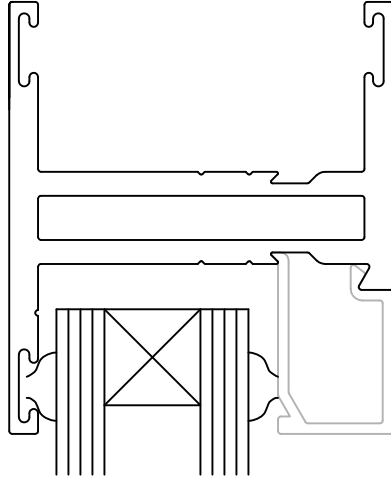

2600 SERIES 2" NAIL ON WINDOW
2601 SERIES 2" EQUAL LEG WINDOW

1 HEAD/JAMB SIM.

2 SILL

WINDOW AND R.O. DIMENSION

2600 SERIES NAIL ON RECESSED FIXED WINDOW

BONELLI
ENTERPRISES

WINDOW AND R.O. DIMENSION

2600 SERIES NAIL ON RECESSED CASEMENT/AWNING WINDOW

5 HEAD/JAMB SIM.

6 SILL

2600 SERIES EQUAL LEG FIXED WINDOW

7 HEAD/JAMB SIM.

8 SILL

2600 SERIES EQUAL LEG CASEMENT/ AWNING WINDOW

9

HEAD/JAMB SIM.