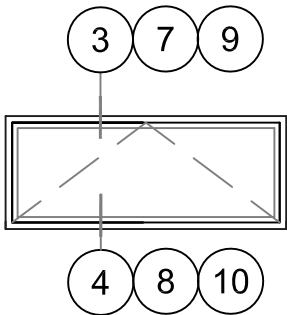

2600 SERIES 2" NAIL ON WINDOW
2601 SERIES 2" EQUAL LEG WINDOW

1 HEAD/JAMB SIM.

2 SILL

WINDOW AND R.O. DIMENSION

2600 SERIES NAIL ON RECESSED FIXED WINDOW

BONELLI
ENTERPRISES

WINDOW AND R.O. DIMENSION

2600 SERIES NAIL ON RECESSED CASEMENT/AWNING WINDOW

5 HEAD/JAMB SIM.

6 SILL

2600 SERIES EQUAL LEG FIXED WINDOW

7 HEAD/JAMB SIM.

8 SILL

2600 SERIES EQUAL LEG CASEMENT/ AWNING WINDOW

9

HEAD/JAMB SIM.