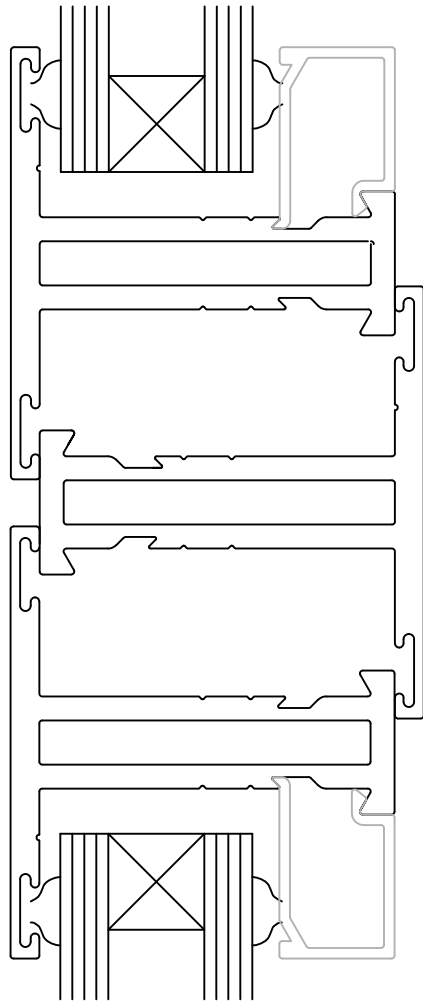

2600 SERIES 2" NAIL ON WINDOW
2601 SERIES 2" EQUAL LEG WINDOW

1 HEAD/JAMB SIM.

2 SILL

WINDOW AND R.O. DIMENSION

2600 SERIES NAIL ON RECESSED FIXED WINDOW

BONELLI
ENTERPRISES

WINDOW AND R.O. DIMENSION

2600 SERIES NAIL ON RECESSED CASEMENT/AWNING WINDOW

5 HEAD/JAMB SIM.

6 SILL

2600 SERIES EQUAL LEG FIXED WINDOW

7 HEAD/JAMB SIM.

8 SILL

2600 SERIES EQUAL LEG CASEMENT/ AWNING WINDOW

9

HEAD/JAMB SIM.

10

SILL

2600 SERIES CASEMENT/ AWNING INSERT FOR 2000 / 6000 SERIES

11

VERTICAL AT DOUBLE CASEMENT

2600 SERIES CASEMENT/ AWNING INSERT FOR 2000 / 6000 SERIES