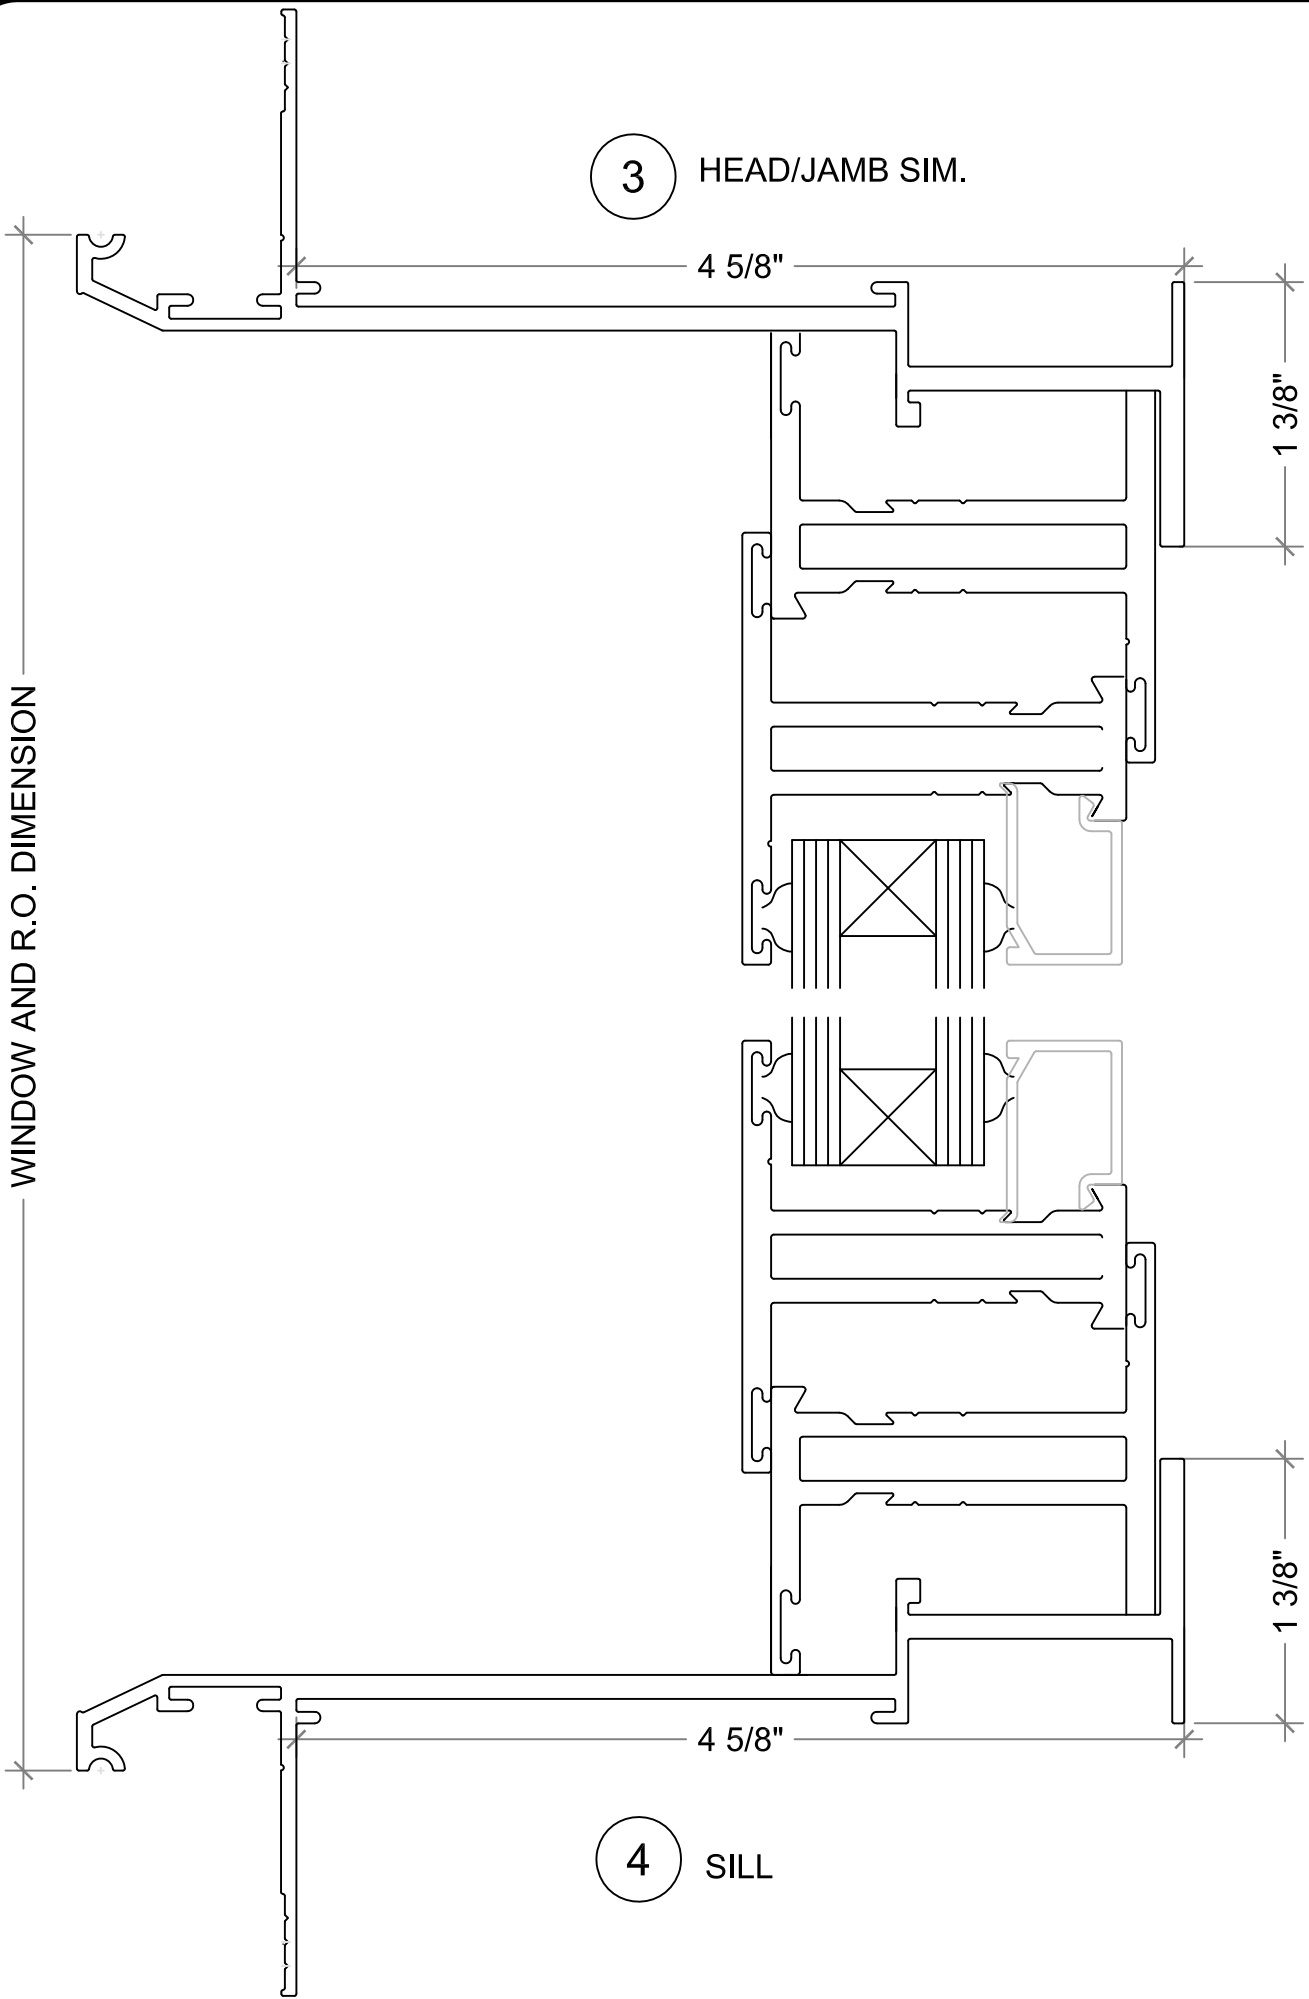

2600 SERIES 2" NAIL ON WINDOW
2601 SERIES 2" EQUAL LEG WINDOW

1 HEAD/JAMB SIM.

2 SILL

WINDOW AND R.O. DIMENSION

2600 SERIES NAIL ON RECESSED FIXED WINDOW

BONELLI
ENTERPRISES

WINDOW AND R.O. DIMENSION

2600 SERIES NAIL ON RECESSED CASEMENT/AWNING WINDOW

5 HEAD/JAMB SIM.

6 SILL

2600 SERIES EQUAL LEG FIXED WINDOW

7 HEAD/JAMB SIM.

8 SILL

2600 SERIES EQUAL LEG CASEMENT/ AWNING WINDOW

9

HEAD/JAMB SIM.

10

SILL

2600 SERIES CASEMENT/ AWNING INSERT FOR 2000 / 6000 SERIES

11

VERTICAL AT DOUBLE CASEMENT

2600 SERIES CASEMENT/ AWNING INSERT FOR 2000 / 6000 SERIES